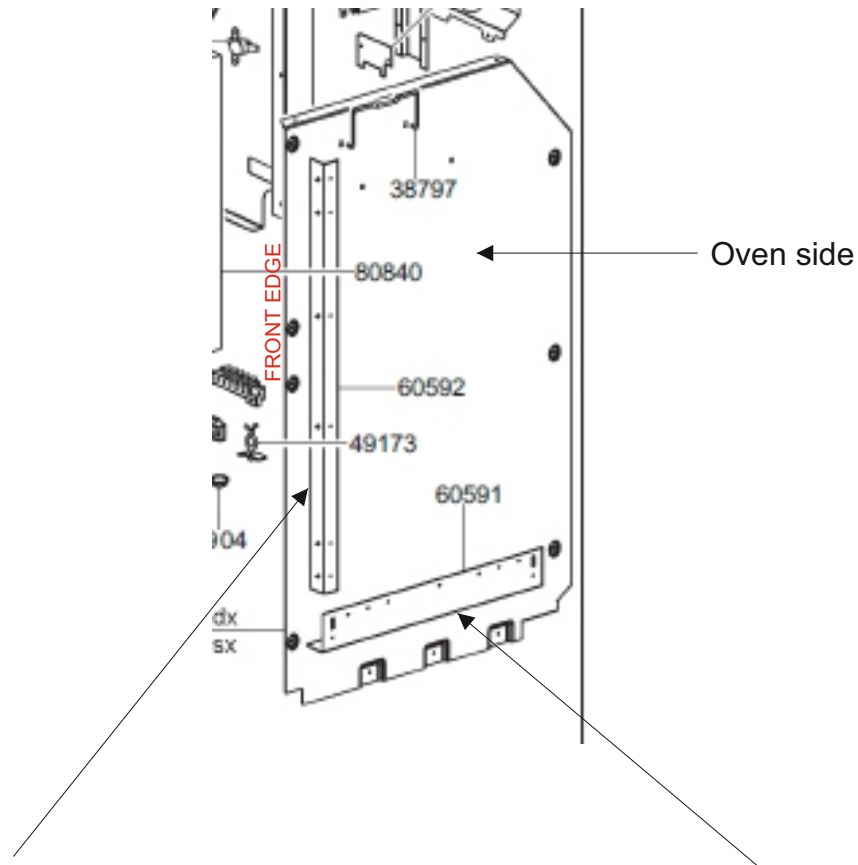

SMEG DUSF44X BRACKET INSTALLATION GUIDE

Front Bracket

Bottom Bracket

This bracket is attached to the sides of the cabinet with the holes lining up with the 6 fixing points on the front of the oven.

The holes on the bottom bracket face towards the cabinet and are attached by the supplied screws. The plain side supports the oven weight.