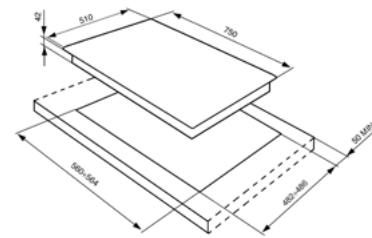

smeg

PIANI A GAS

GAS HOBS

P755AN
Vetro nero – Black glass

P755AB
Vetro Bianco – White glass

Piano di cottura 75cm
Griglie in ghisa
Bruciatori a fiamma verticale
Componenti in ottone

75cm hob
Cast iron panstands
Vertical flame burners
Brass components