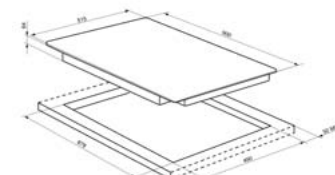

SI955 & SI950D

Piano vetroceramica a induzione
Vetro bordi dritti
Booster
Timer
Funzione stop-in temperatura
Zone cottura fino a 4600 watt

Induction hob
Straight edge glass
Booster
Timer
"Stop-in" temperature function
Induction zones up to to 4600 watt