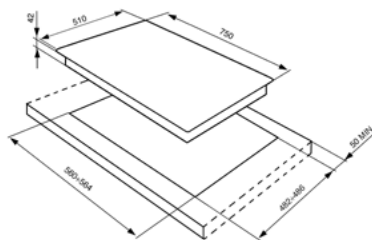

P755SB
Bianco – White