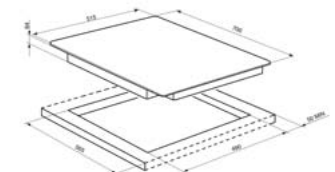

SI933D – 90cm
Grafica grigia – Grey graphics

SI633 & SI644

SI644D – 60cm
Grafica grigia – Grey graphics

SI644DO – 60cm
Grafica oro – Gold graphics

SI644DR – 60cm
Grafica red brick – Red brick graphics

SI733D