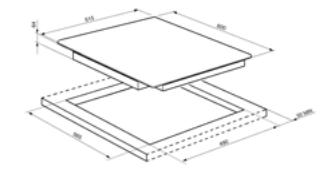

SI633 & SI644