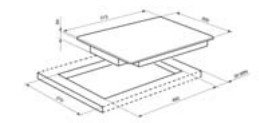

PIANI A GAS

GAS HOBS

Piano di cottura 75cm
Griglie in ghisa
Bruciatori a fiamma verticale
Componenti in ottone

75cm hob
Cast iron panstands
Vertical flame burners
Brass components

Piano di cottura 75cm
Griglie in ghisa
Bruciatori a fiamma verticale
Componenti in silver

75cm hob
Cast iron panstands
Vertical flame burners
Silver components

PIANI A INDUZIONE

INDUCTION HOBS

SI321D

Piano vetroceramica a induzione
Vetro bordi dritti
Booster
Timer
Funzione stop-in temperatura
Zone cottura fino a 4600 watt

Induction hob
Straight edge glass
Booster
Timer
"Stop-in" temperature function
Induction zones up to to 4600 watt